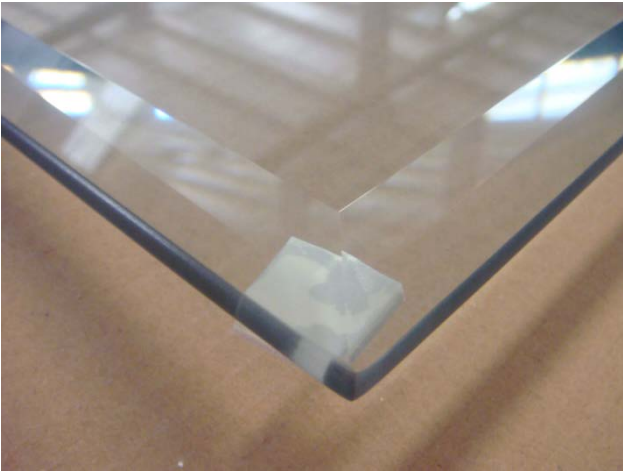

bevelled edge