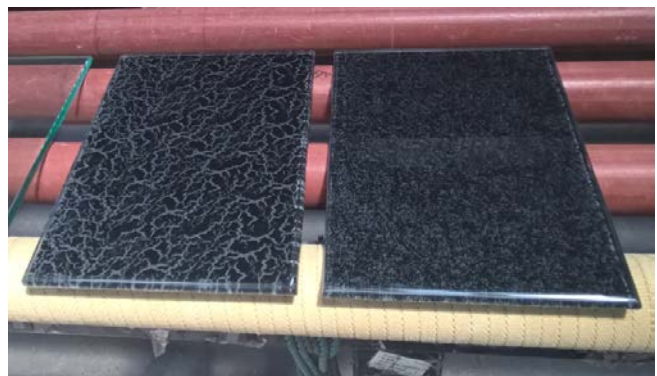

## Product Introduction-Glass hearth Pad

**Tempered glass:** thickness 6mm, 8mm, 12mm

**Glass type:** clear, tinted, color screen printed, etc

**Shape:** round, square, irregular, etc (custom designed)

**Edge type:** C-edge, bevelled edge, etc

## Edge type

bevelled edge

C edge

## Factory show