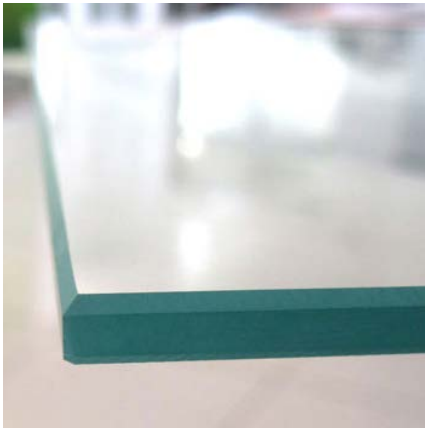

Product Introduction-Table Top Glass

Tempered glass: thickness 5mm, 6mm, 8mm, 10mm, 12mm, 15mm, 19mm

Glass type: clear, ultra clear, patterned, tinted, screen printed, etc

Shape: round, square, irregular, etc (custom design)

Edge type: flat, round, beveled, etc

Certificate:    

Related Products

Product Details

Edge type: flat, round, beveled, etc

Processing

Packing and loading

Working line