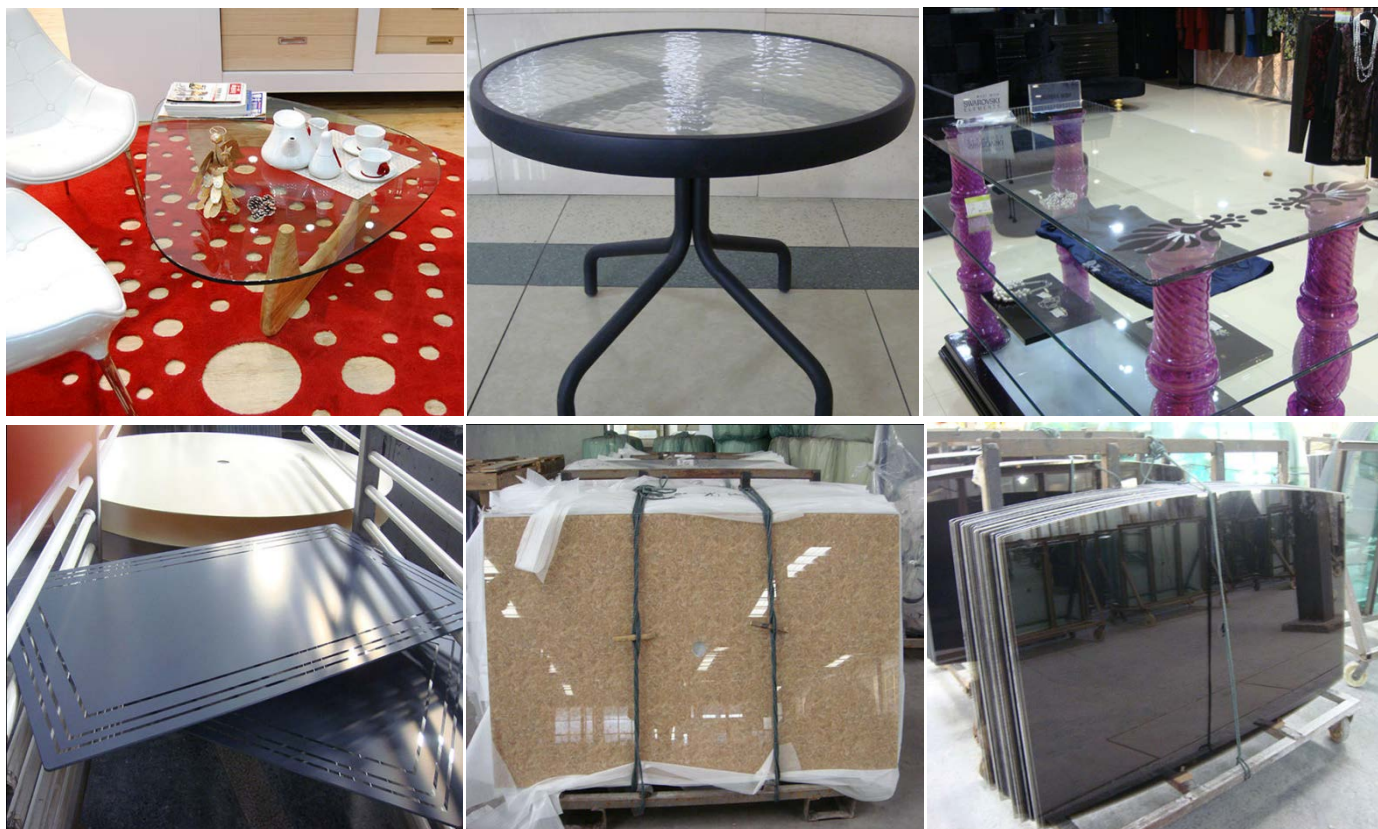

Product Introduction-Table Top Glass

Tempered glass: thickness 5mm, 6mm, 8mm, 10mm, 12mm, 15mm, 19mm

Glass type: clear, ultra clear, patterned, tinted, screen printed, etc

Shape: round, square, irregular, etc (custom design)

Edge type: flat, round, beveled, etc

Certificate:    

Related Products

Product Details

Edge type: flat, round, beveled, etc

Processing

Packing and loading

Working line