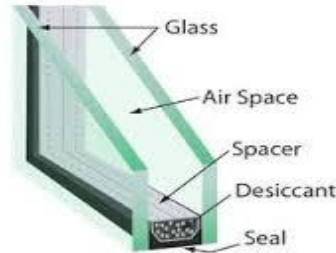

Hangzhou Blue-sky Safety Glass Co., Ltd.

www.hzltglass.com

Product: 6+12A+6MM Double glazed glass

Size available: 200*300mm up to 400m*2500mm

Glass color available: clear, blue, grey, etc

Procedure:

1. Glass cut

2. Edges of glass grinded

3. Glass toughened

4. Spacer shaped according to size

5. Spacer and glass glazed

6. The glass glazed before sealed

7. Double size glazed with structural tape

8. Finished products